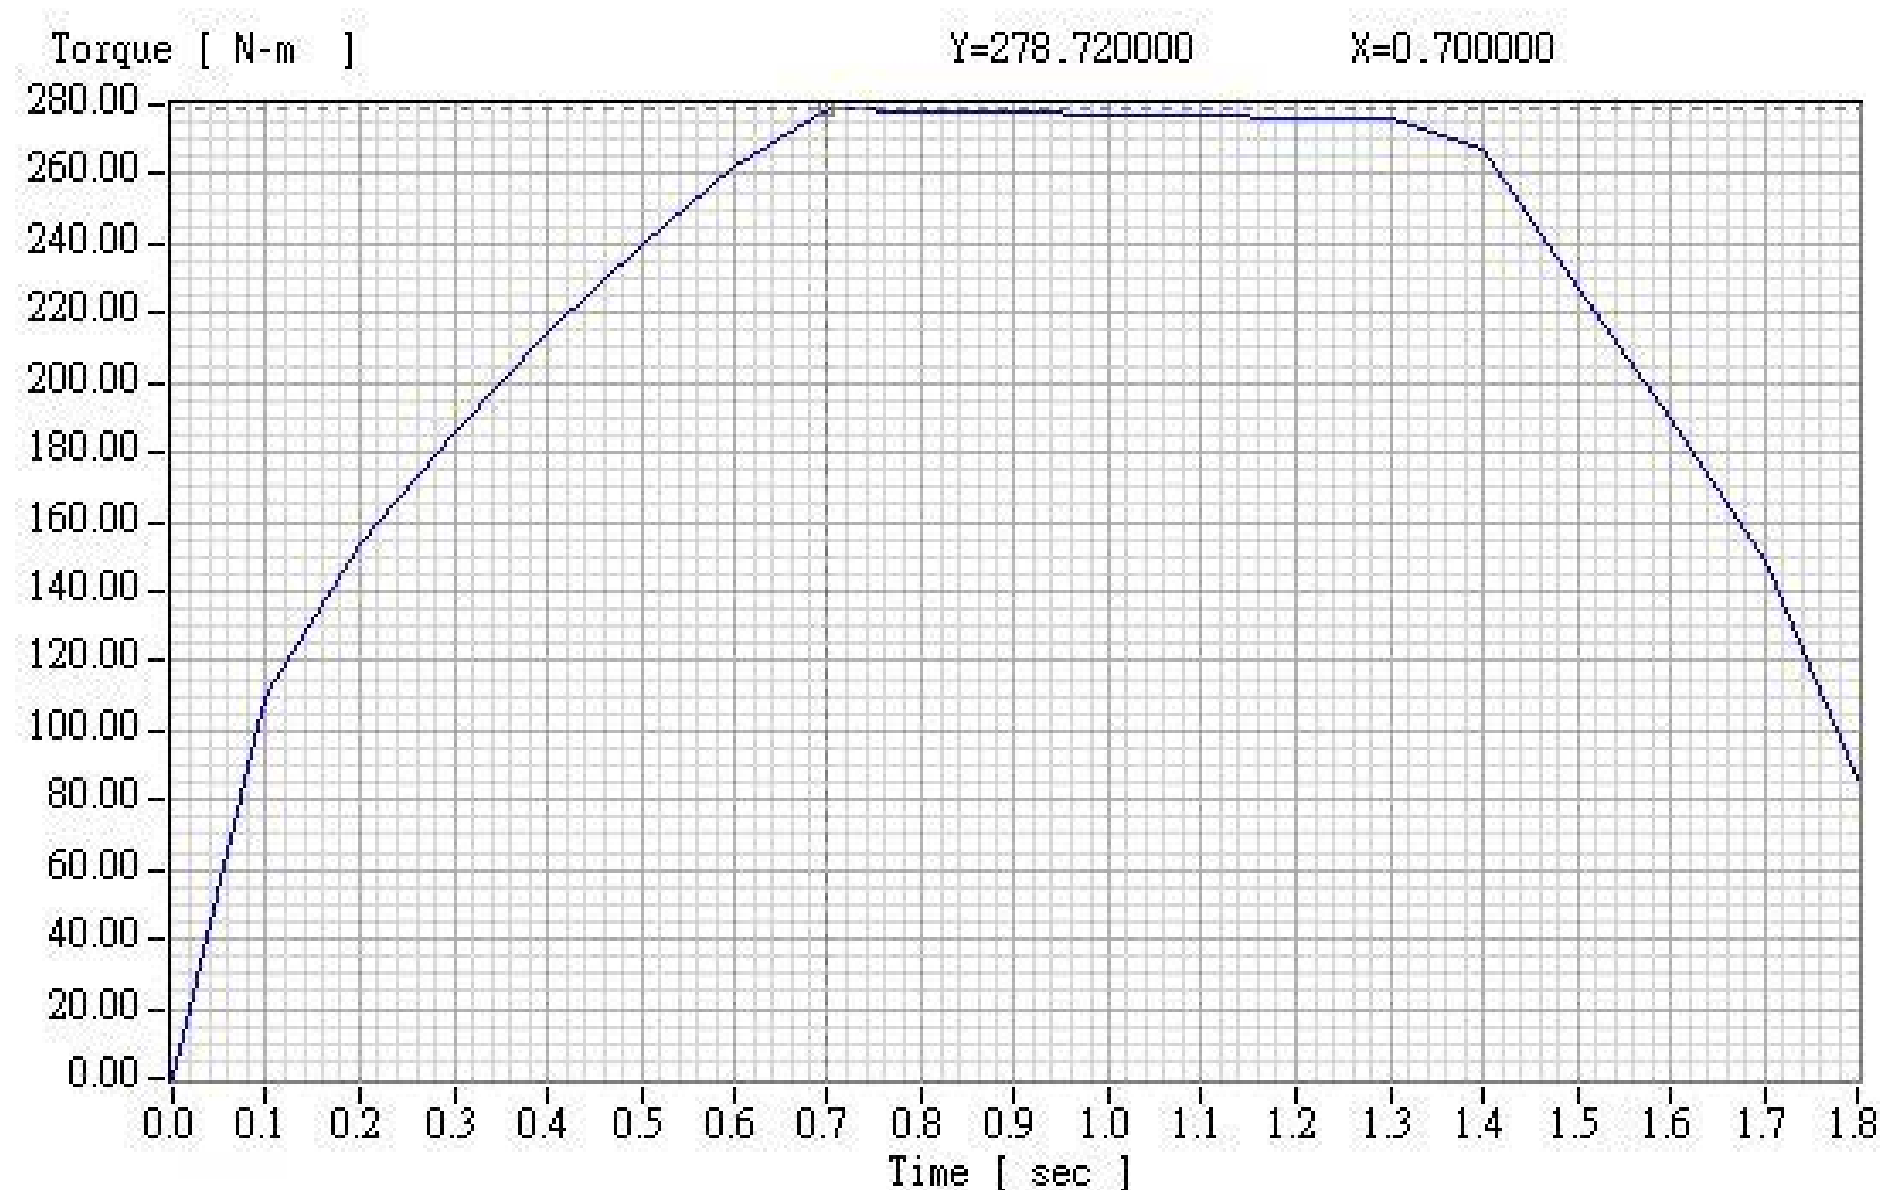

DS-203 BIT TORQUE TEST REPORT REVERSE N-m

Files Display

- 1.DS-203-LEVEL1

Filename	PeakTorque N-m	PeakDegree °	StandardTorque N-m	StandardDegree °
LEVEL4-1130	278.72