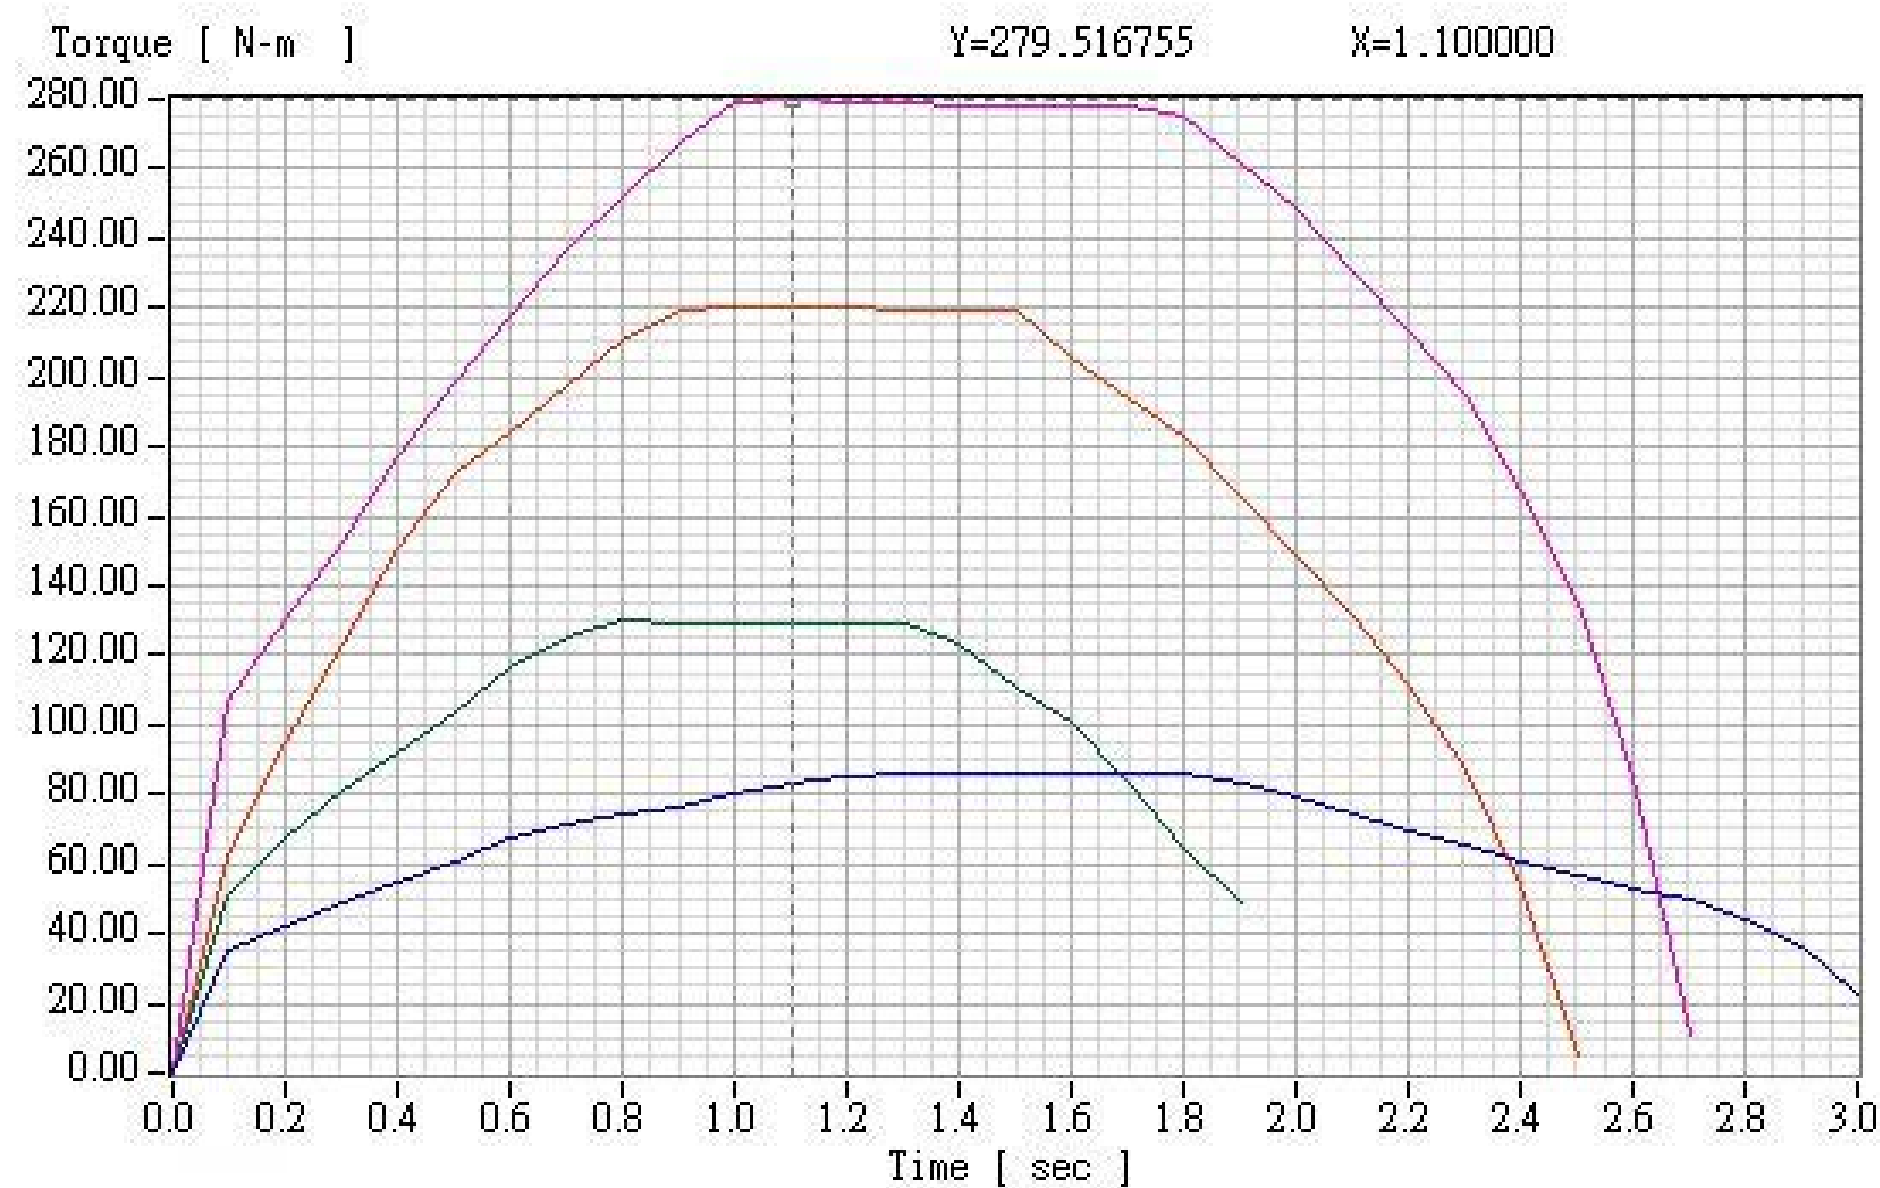

DS-203 BIT TORQUE TEST REPORT FORWARD N-m

Files Display

- 1.DS-203-LEVEL1
- 2.DS-203-LEVEL2
- 3.DS-203-LEVEL3
- 4.DS-203-LEVEL4

Filename	PeakTorque N-m	PeakDegree °	StandardTorque N-m	StandardDegree °
LEVEL1-1130	86.47			
LEVEL2-1130	129.96			
LEVEL3-1130	220.49			
LEVEL4-1130	279.52			

MIGHTY SEVEN INTERNATIONAL CO., LTD

NO. 70-25, CHING QUANG., RD. WU-SHING, 41466 TAICHUNG HSIEN, TAIWAN, ROC
TEL: 886-4-23358567 FAX: 886-4-23355626